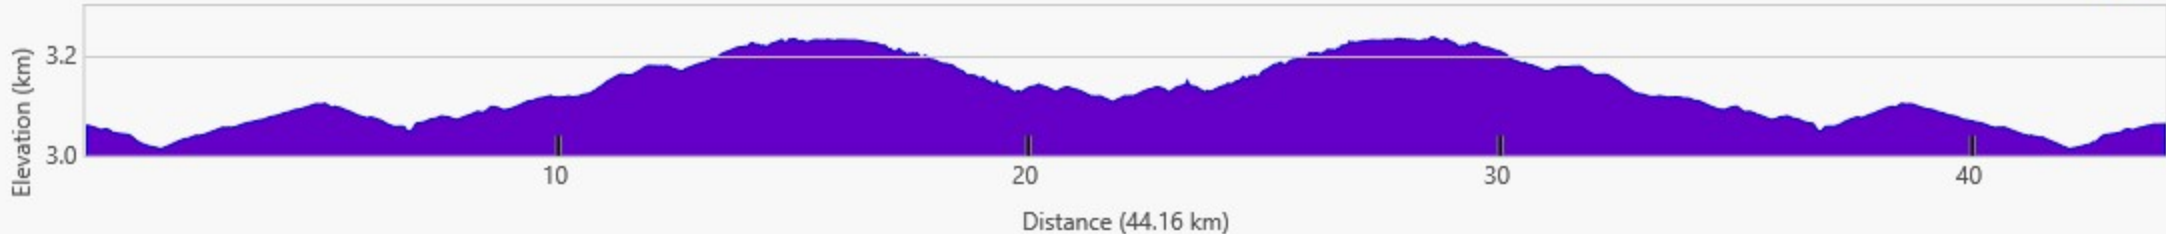

Elevation Profile

Elevation Min: 3.02 km Avg: 3.13 km Max: 3.24 km Gain: 0.79 km Loss: -0.78 km Slope Max: 19.97% -21.34% Avg: 3.56% -3.55%