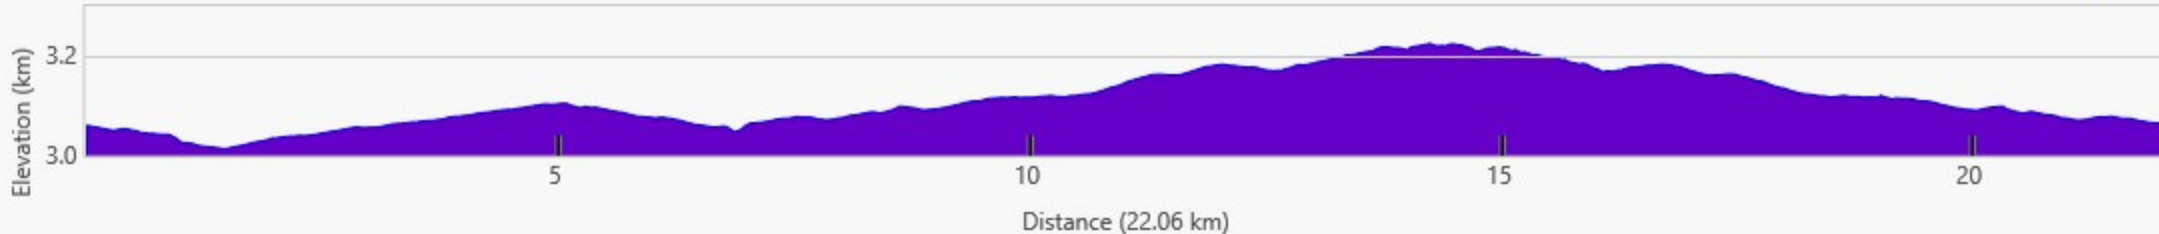

Elevation Profile

Elevation Min: 3.02 km Avg: 3.12 km Max: 3.23 km Gain: 0.40 km Loss: -0.40 km Slope Max: 17.89% -17.83% Avg: 3.42% -3.88%